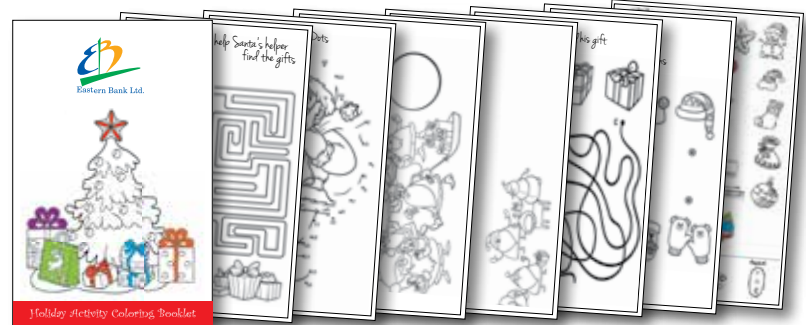

YOUR LOGO HERE