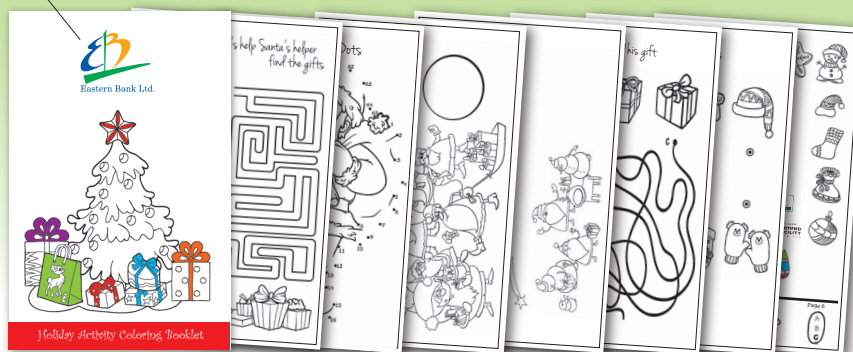

Holiday Activity Coloring Booklet

CPD1143
Holiday Activity Coloring Booklet
(5.5" x 8.5" - 8 pages)

10210-01-A