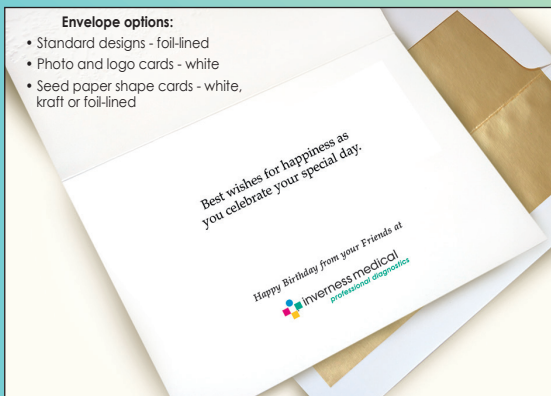

CPD1042W Pennant Birthday Logo Card (5.5" x 7.5")

CP1074G Birthday Colors (7.5" x 5.5")

CP1107G Plantable Sympathy Scene (5.5" x 7.5")

CP1130GD Teal Get Well (6.25" x 4.5")

CP1108G Plantable Balloon Surprise (5.5" x 7.5")

CPD1063W Balloons Photo Card (7.5" x 5.5")

CP1058SD Graphic Thanks (6.25" x 4.5")

CP1082G Plantable Star Congratulations (6.25" x 4.5")

Lead time: 5 - 7 business days after proof approval