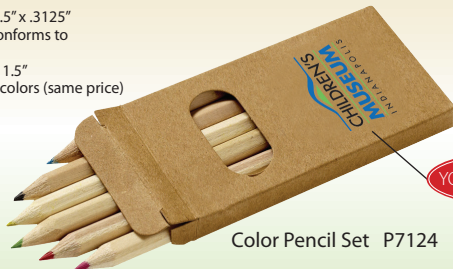

Color Pencil Set P7124

COLORING PENCIL SET	25	50	75	100	250	500	1000
	1.25	1.10	.99	.90	.82	.75	.67

7c Sold in quantities of 25

PENCIL BOX IMPRINTING	25	50	75	100	250	500	1000
	1.59	.99	.89	.48	.39	.28	.27

7x Sold in quantities of 25
$39(d) setup required in addition to one time artwork setup

expires 12.29.17

COLORING BOOKLETS	25	50	75	100	250	500	1000
	~~2.33~~	~~2.14~~	~~2.03~~	~~1.74~~	~~1.44~~	~~1.27~~	1.12

7a Sold in quantities of 25

Includes verse selection, 1-color card imprint and white envelope. All booklets are 100% American made with FSC® certified papers and produced in our certified green manufacturing plant.

Full Color Imprint - ~~$0.48(a)~~ **FREE** per booklet, no set up charge
Full Color Imprint: $0.48(a) per envelope, no set up charge
Artwork (one time charge) - setup charge $39(d)
Additional imprints, refer to envelope imprint pricing
Repeat Orders: Logo/signature/photo on file, no setup charge

ONE COLOR IMPRINTS:

Verse choices: <http://cardplant.com/verses-choices/>
www.cardplant.com